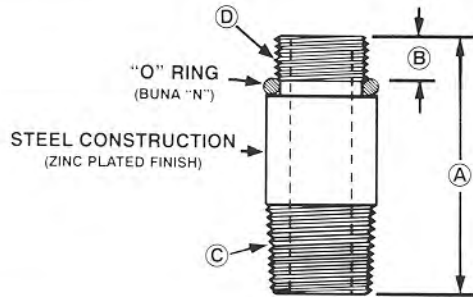

Tank Breather Adapter Part No.	A Overall Length	B Thread Length	C Male Pipe Thread	D Element Attachment Thread
TA8N12S	1.58"	.44"	1/2" NPT	3/4" - 16 UNF - 2A
TA12N16S	2.00"	.5"	3/4" NPT	1" - 12 UNF - 2A
TA20N24S	3"	.5"	1-1/4" NPT	1-1/2" - 16 UNF - 2A

Degree of Filtration	A1 Element P/N	B1 Tank Breather Adapter P/N	C1 Half Coupling Required	D1 Total Height	E1 Element Diameter	Max. Flow (air) GPM/SCFM
3 nom.	303	TA12N16S	3/4 NPT	7.25	3.7	15/112
3 abs.	303M	TA12N16S	3/4 NPT	7.25	3.7	17/124
10 nom.	310	TA12N16S	3/4 NPT	7.25	3.7	23/172
10 nom.	310AQ	TA12N16S	3/4 NPT	7.25	3.7	23/172
10 abs.	310M	TA12N16S	3/4 NPT	7.25	3.7	26/191
25 nom.	325	TA12N16S	3/4 NPT	7.25	3.7	23/172
25 abs.	325M	TA12N16S	3/4 NPT	7.25	3.7	26/191
141 abs.	3100	TA12N16S	3/4 NPT	7.25	3.7	31/229
10 nom.	2010X	TA8N12S	1/2 NPT	5.22	3.05	11/82
25 nom.	2025X	TA8N12S	1/2 NPT	5.22	3.05	12/91
40 nom.	2040X	TA8N12S	1/2 NPT	5.22	3.05	14/103
10 abs.	2010MX	TA8N12S	1/2 NPT	5.22	3.05	12/91
1 abs.	601M	TZ20N24S	1-1/4 NPT	13.07	5.1	29/220
3 nom.	603	TZ20N24S	1-1/4 NPT	13.07	5.1	42/314
3 nom.	603AQ	TZ20N24S	1-1/4 NPT	13.07	5.1	42/314
3 abs.	603M	TZ20N24S	1-1/4 NPT	13.07	5.1	47/349
6 abs.	606M	TZ20N24S	1-1/4 NPT	13.07	5.1	53/393
10 nom.	610	TZ20N24S	1-1/4 NPT	13.07	5.1	64/479
10 nom.	610AQ	TZ20N24S	1-1/4 NPT	13.07	5.1	64/479
10 abs.	610AQM	TZ20N24S	1-1/4 NPT	13.07	5.1	71/532
12 abs.	612M	TZ20N24S	1-1/4 NPT	13.07	5.1	80/599
25 nom.	625	TZ20N24S	1-1/4 NPT	13.07	5.1	71/532
25 abs.	625M	TZ20N24S	1-1/4 NPT	13.07	5.1	79/591
141 abs.	6100	TZ20N24S	1-1/4 NPT	13.07	5.1	85/639