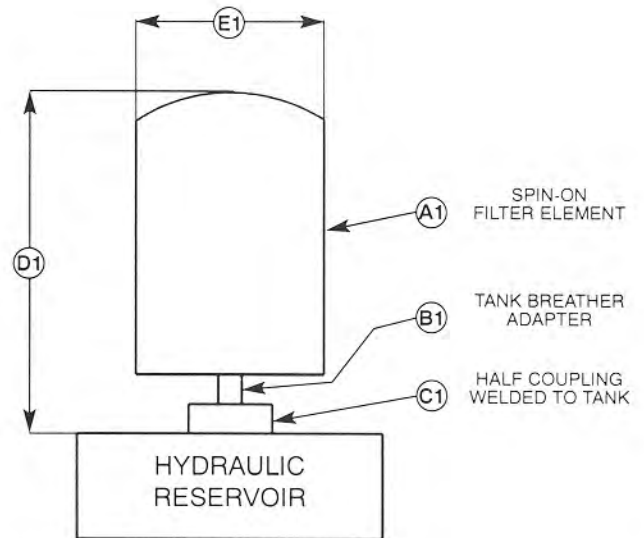

Tank Breather Adapter Part No.	A Overall Length	B Thread Length	C Male Pipe Thread	D Element Attachment Thread
TA8N12S	1.58"	.44"	1/2" NPT	3/4" - 16 UNF - 2A
TA12N16S	2.00"	.5"	3/4" NPT	1" - 12 UNF - 2A
TA20N24S	3"	.5"	1-1/4" NPT	1-1/2" - 16 UNF - 2A